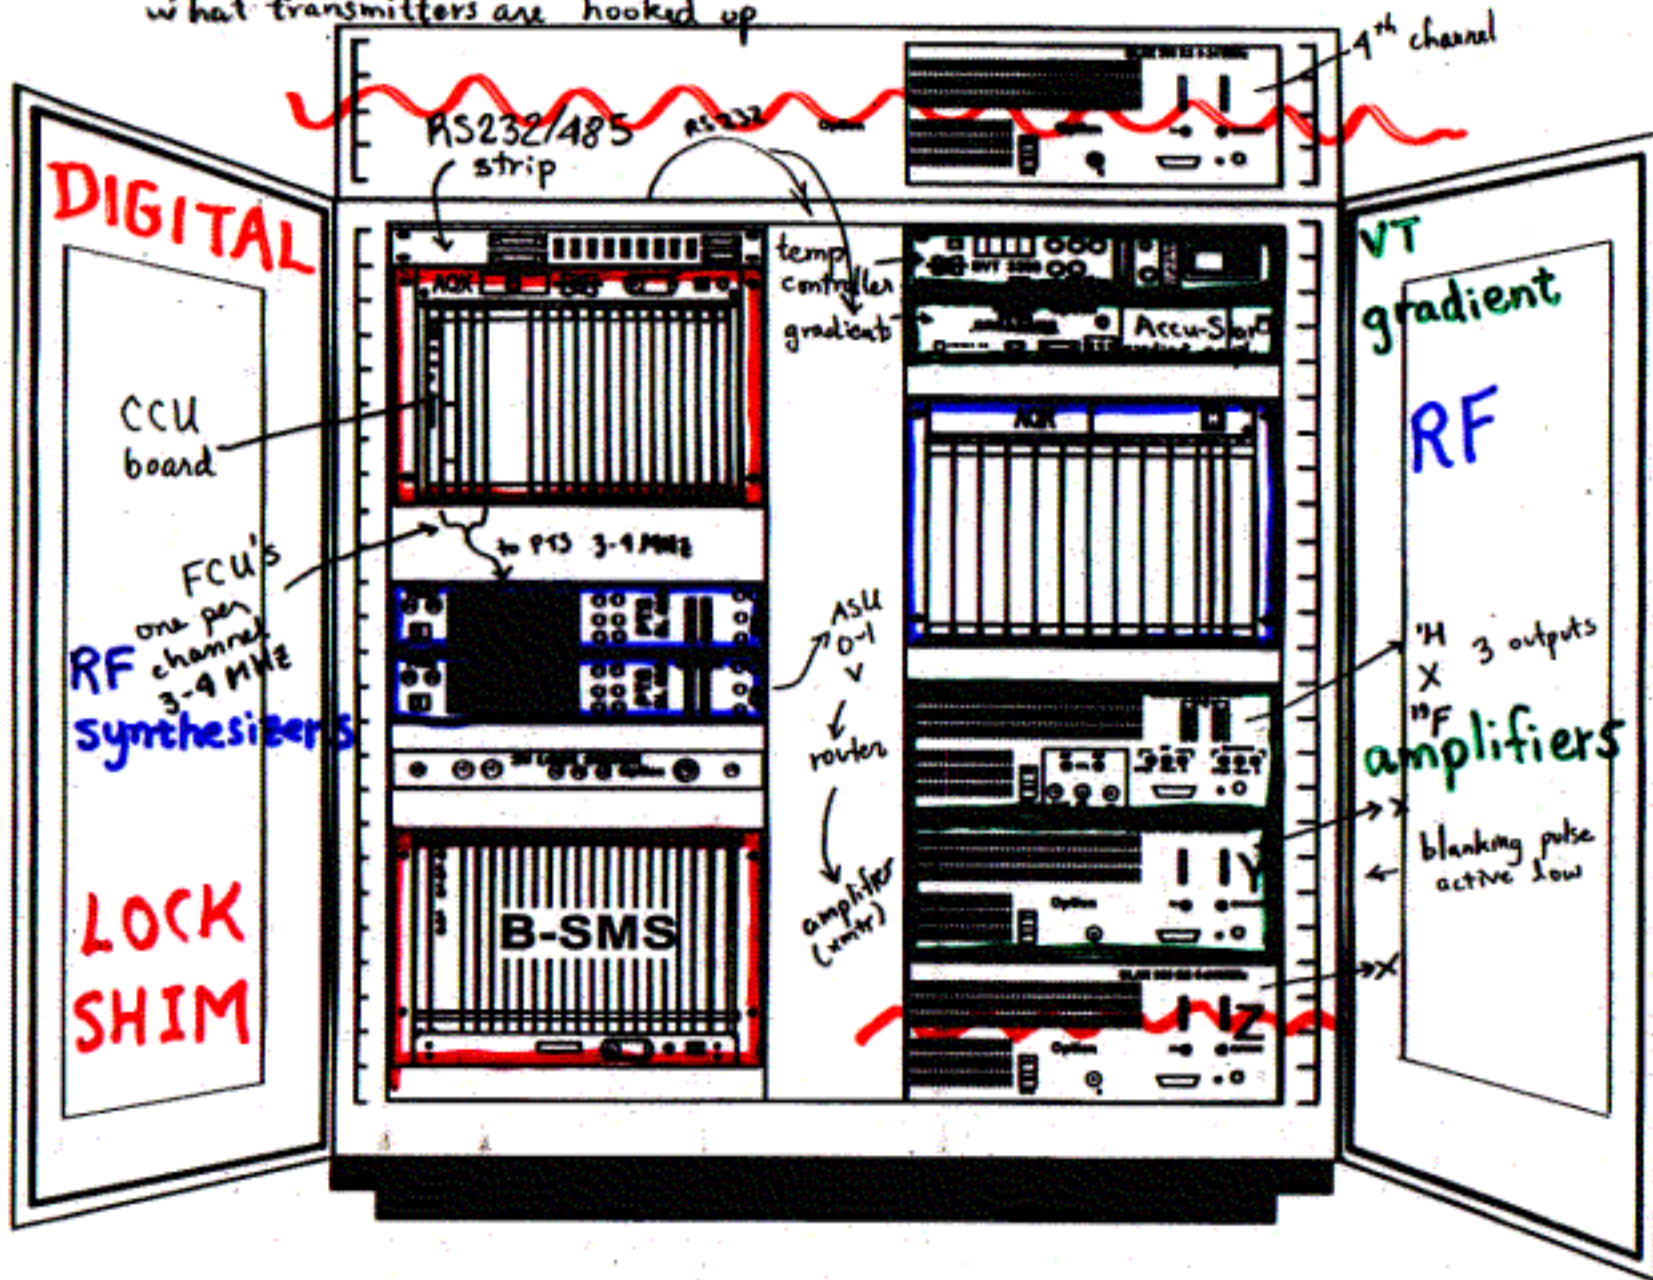

485 common. can
poll system to find out
what transmitters are hooked up

20 (26)

BRUKER

User Manual Version 003

DRX FRONT VIEW

NST 26.06.99 DRXNEW1.054