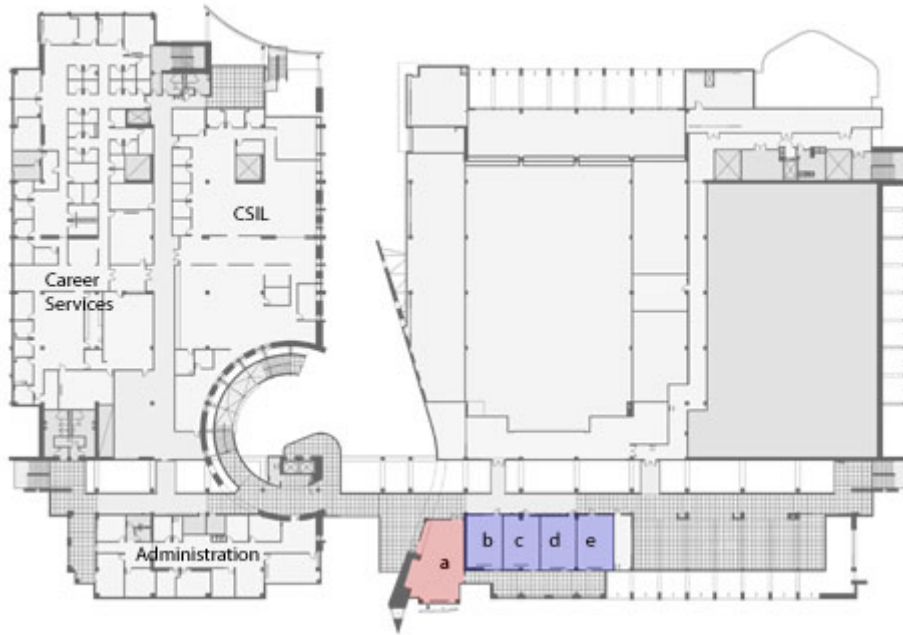

#### Student Union Memorial Center • Level 4

- a- Ventana Room
- e- Agave Room

Date	Semester	Room
Wednesday 8/26/09	Fall 2009	Agave Room
Wednesday 9/16/09	Fall 2009	Ventana Room
Wednesday 10/21/09	Fall 2009	Ventana Room
Wednesday 11/18/09	Fall 2009	Ventana Room
Wednesday 12/16/09	Fall 2009	Ventana Room
Wednesday 1/20/10	Spring 2010	Ventana Room
Wednesday 2/17/10	Spring 2010	Ventana Room
Wednesday 3/17/10	Spring 2010	Ventana Room
Wednesday 4/21/10	Spring 2010	Ventana Room
Wednesday 5/19/10	Spring 2010	Ventana Room